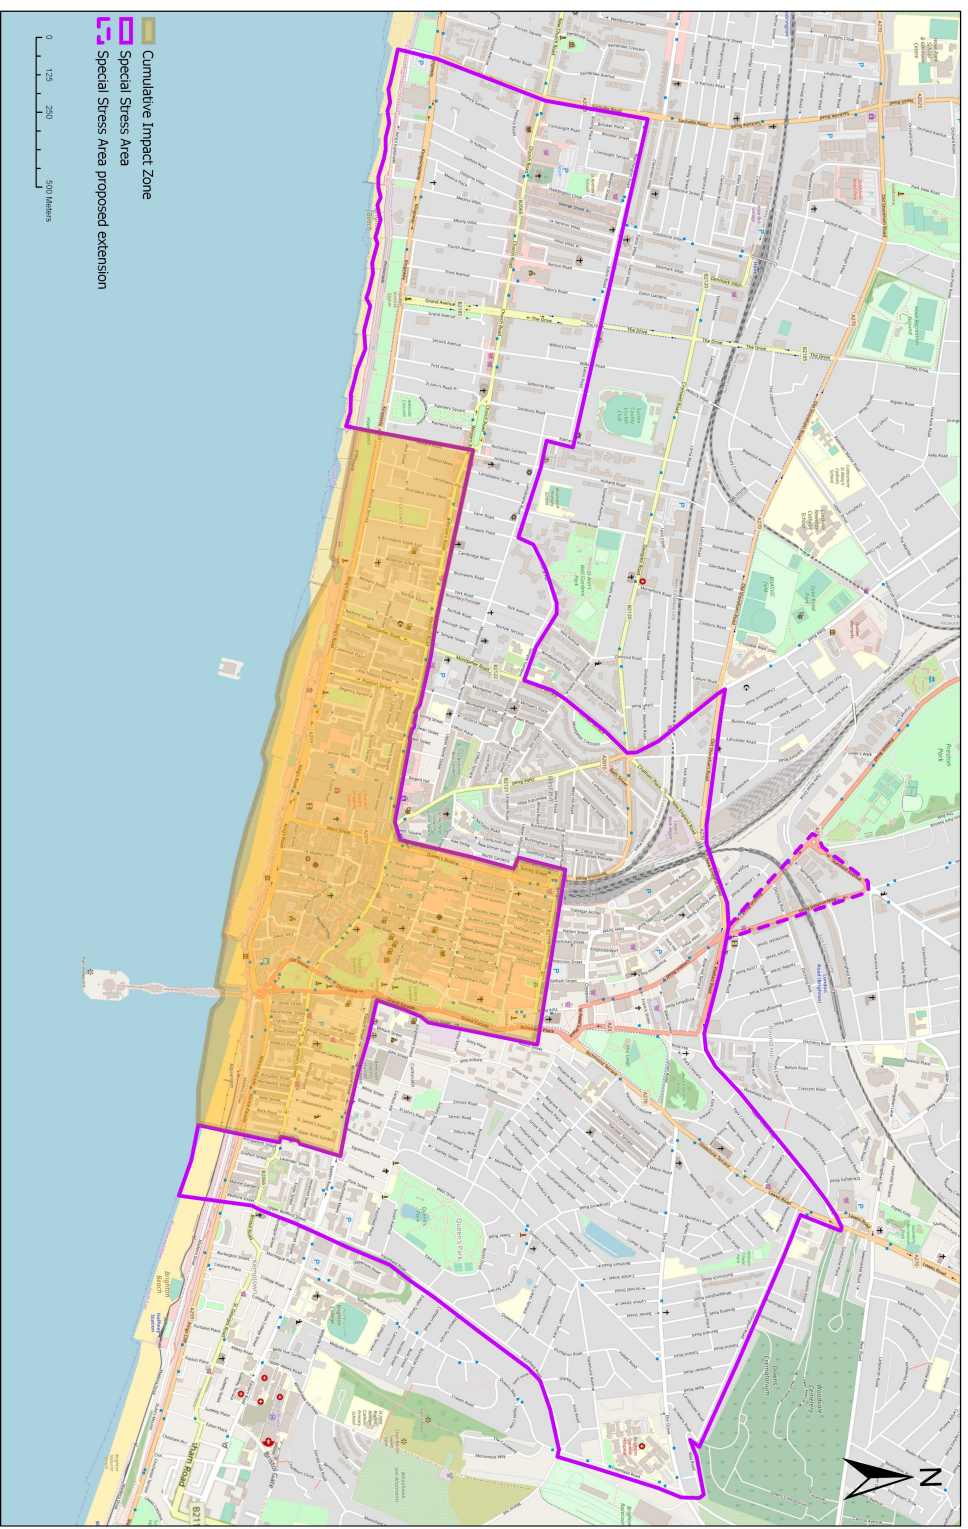

Cumulative Impact Zone, Special Stress Area and proposed extension, January 2020

Brighton & Hove Public Health Intelligence, 2020
© OpenStreetMap (and) contributors, CC-BY-SA © Crown Copyright. All rights reserved. Licence: 100020999. Brighton & Hove City Council, 2019. Cities Revealed © 2018